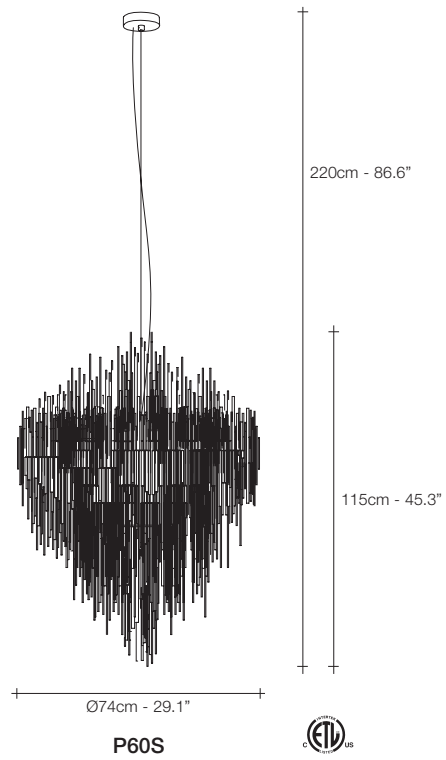

Iceberg, Pure *Light.*

Inspired by the natural beauty of ice crystals, this new suspension light creates a spectacular, luminous piece through the use of over 3600 plexyglass tubes. Similar to light refracting through water, the illumination created by Iceberg is both brilliant and natural, meticulously handcrafted, each light is a unique sculpture; sparkling, multifaceted and powerful. Design Dodo Arslan.

LIGHT SOURCE		P60S	
230V		E14 LED	6x6W
		E27 LED	8W
		Dimmable	✓
120V		E12 LED	6x5.5W
		E26 LED	8W
		Dimmable	✓