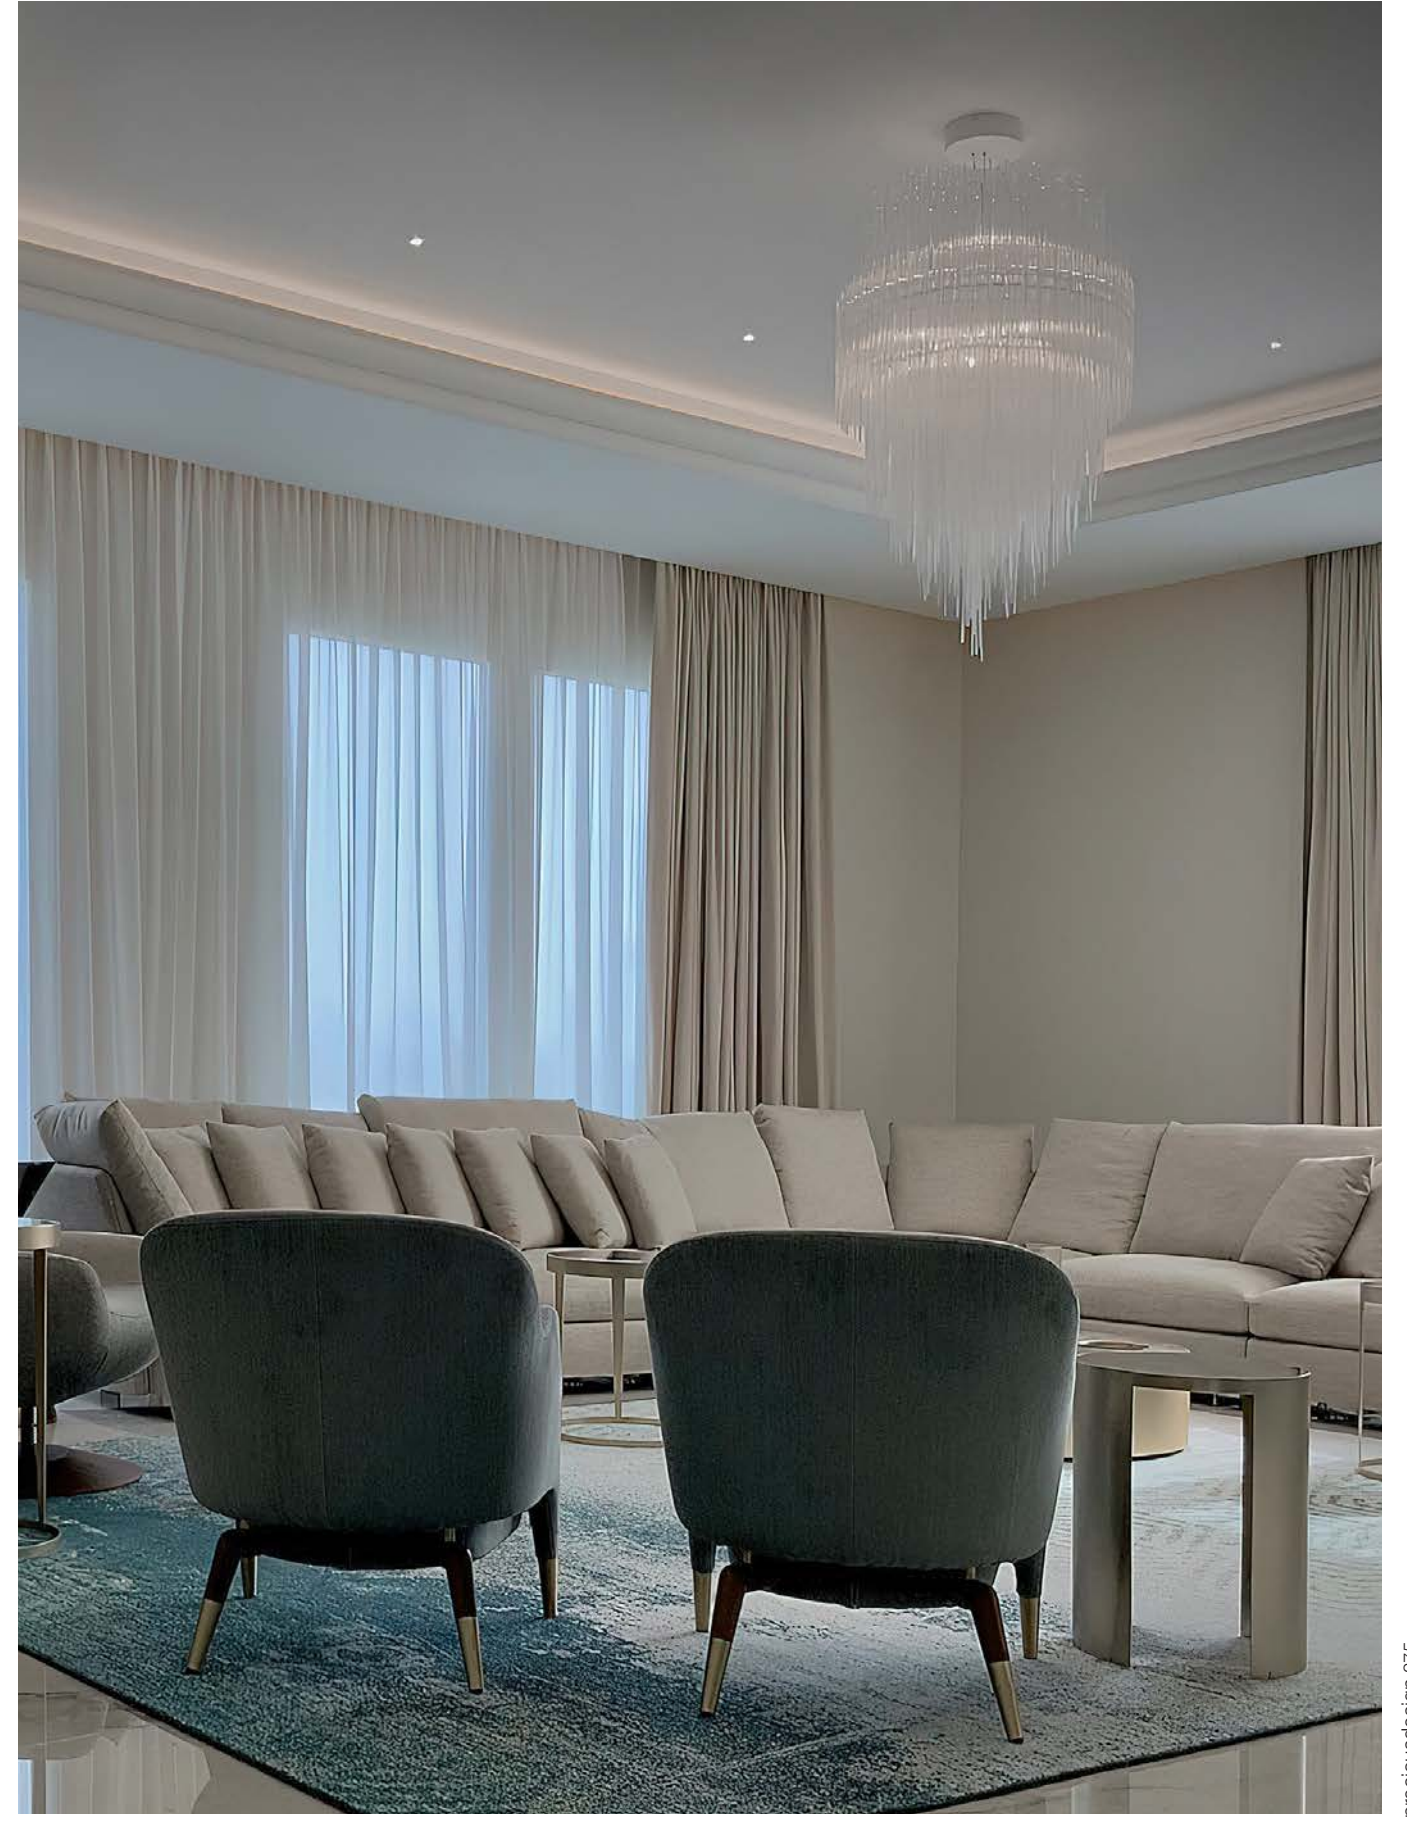

Iceberg, Pure *Light.*

Inspired by the natural beauty of ice crystals, this new suspension light creates a spectacular, luminous piece through the use of over 3600 plexyglass tubes. Similar to light refracting through water, the illumination created by Iceberg is both brilliant and natural, meticulously handcrafted, each light is a unique sculpture; sparkling, multifaceted and powerful. Design Dodo Arslan.